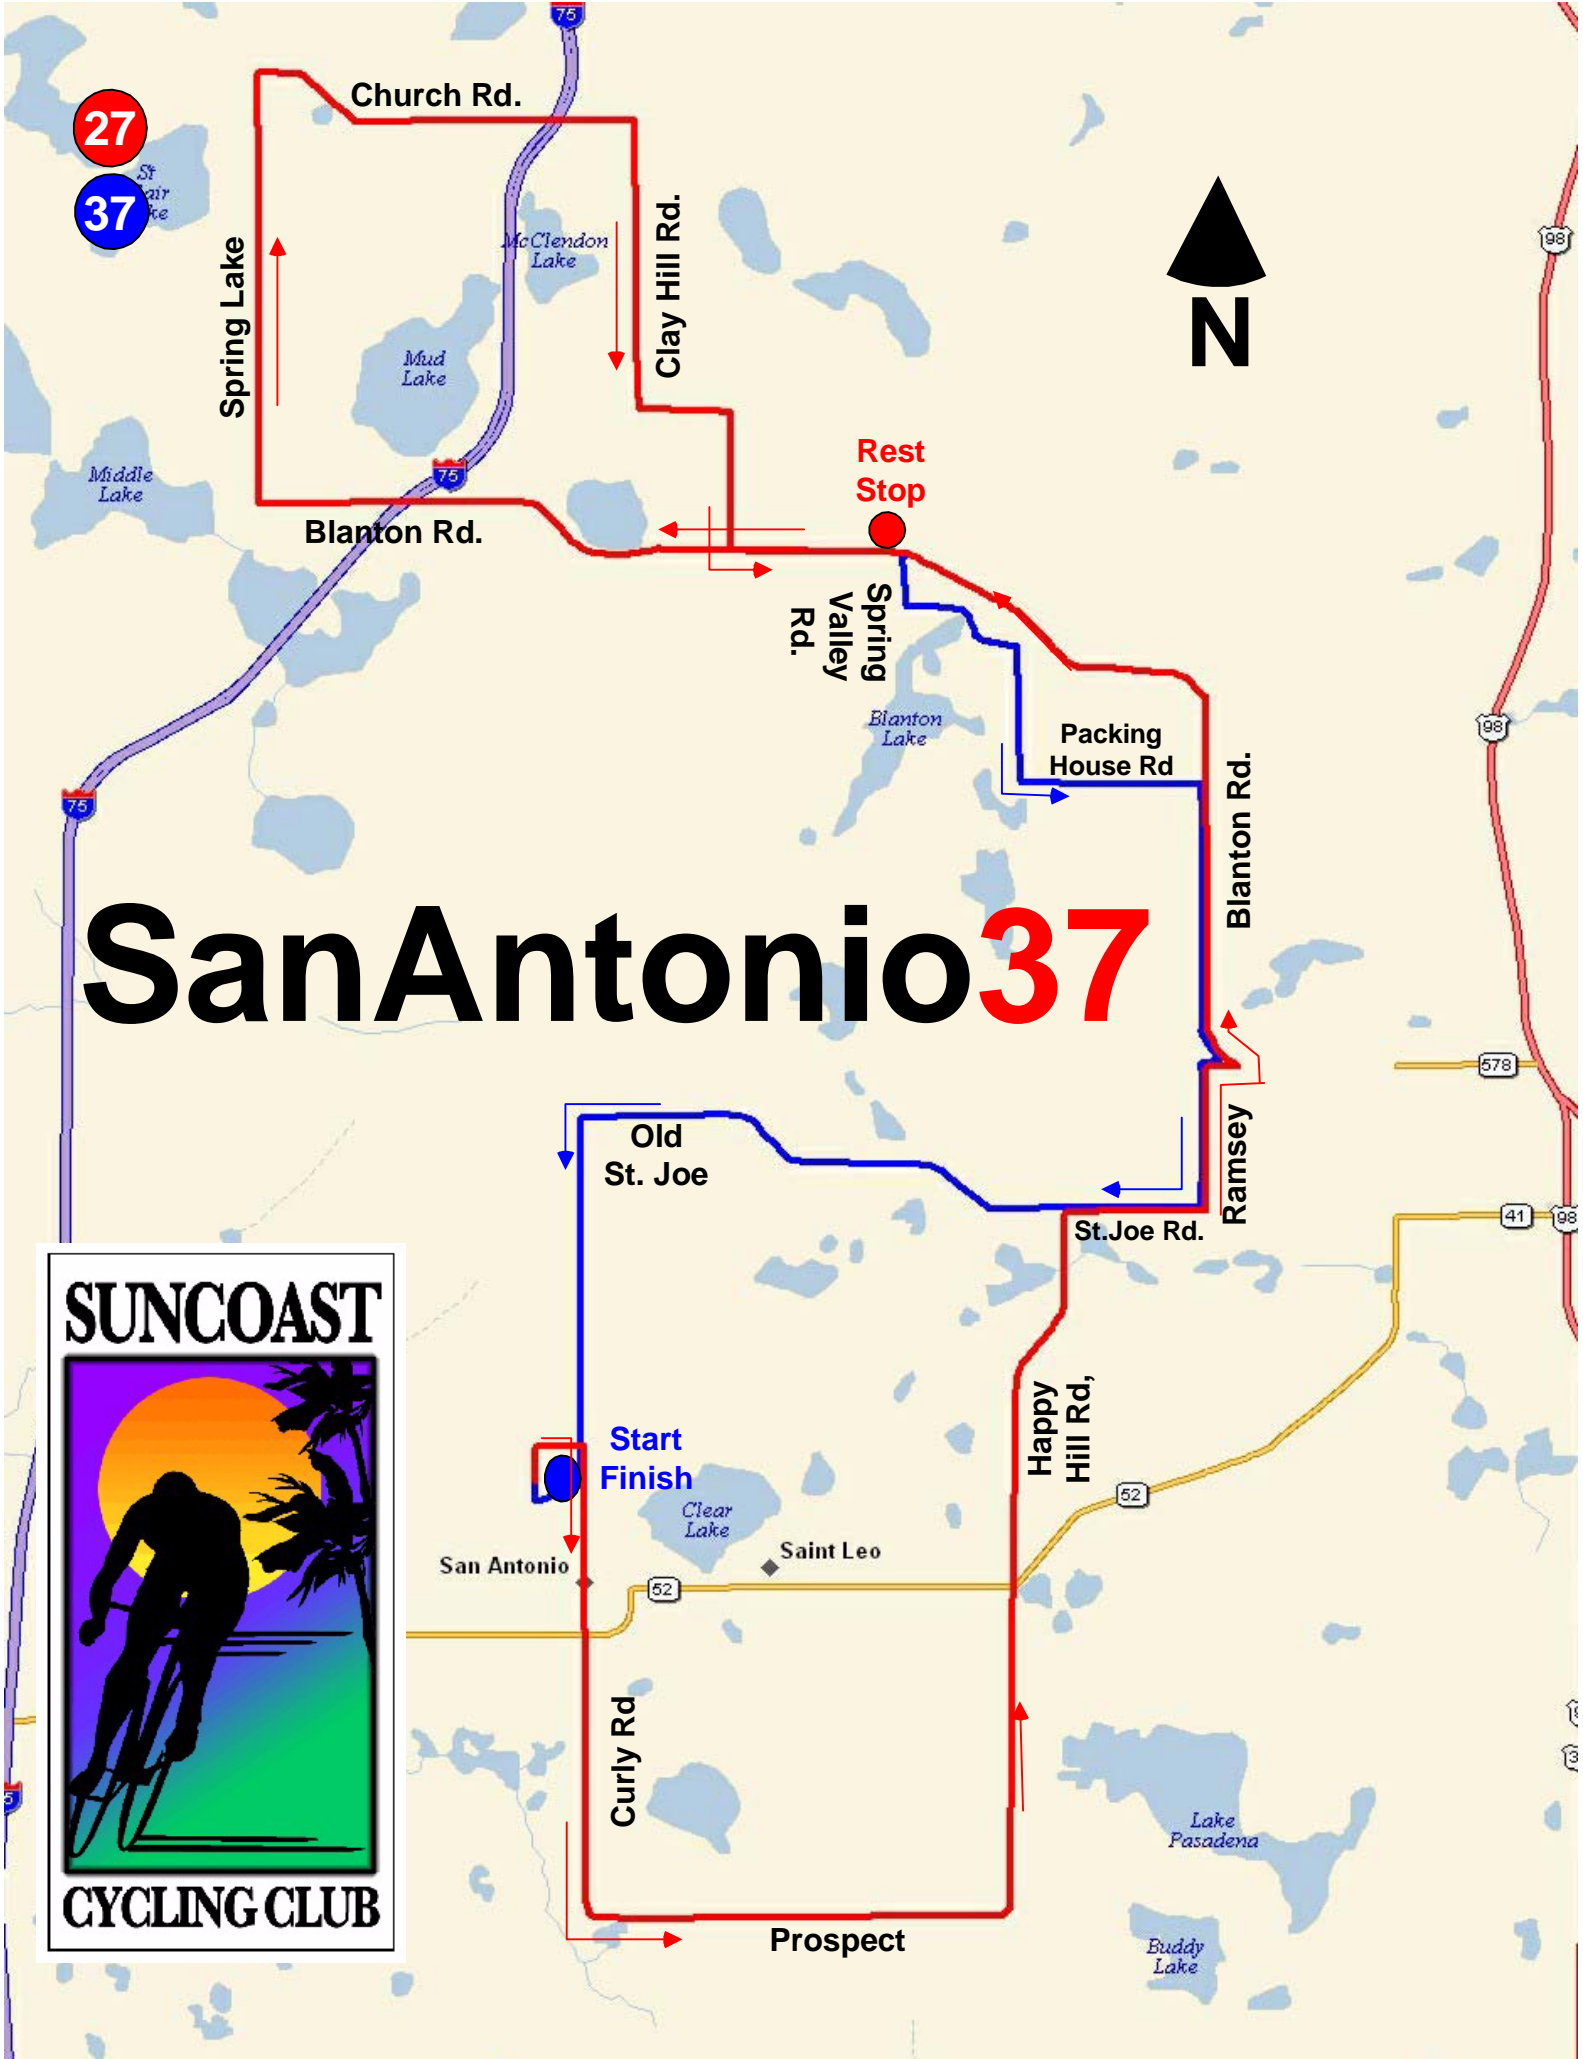

Packing House Rd

Blanton Rd.

San Antonio 37

Old St. Joe

St. Joe Rd.

Ramsey

Start Finish

San Antonio

Saint Leo

Curly Rd

Happy Hill Rd,

Prospect

Lake Pasadena

Buddy Lake

DIRECTION	ONTO	LEG	TOTAL
RIGHT	OAK ST.	0.3	0.3
RIGHT	PASCO RD.	0.3	0.5
RIGHT	CURLY RD.	2.5	3.0
LEFT	PROSPECT RD.	4.1	7.1
BECOMES	HAPPY HLL RD.	2.0	9.1
RIGHT	ST. JOE RD.	0.8	9.9

DIRECTION	ONTO	LEG	TOTAL
RIGHT	PARKING LOT		
RIGHT	OAK ST.	0.1	37.0
RIGHT	RAILROAD AVE	0.2	36.9
LEFT	CURLY RD.	2.3	36.7
LEFT	OLD ST. JOE RD.	0.9	34.4
LEG TOTAL			

REV. 01/07

DIRECTION	ONTO	LEG	TOTAL
LEFT	RAMSEY RD.	1.1	11.0
LEFT	BLANTON RD.	7.3	18.3
RIGHT	SPRING LAKE HWY.	2.4	20.7
RIGHT	CHURCH RD.	2.2	22.9
RIGHT	CLAY HILL RD.	2.8	25.7
LEFT	BLANTON RD.	1.0	26.7