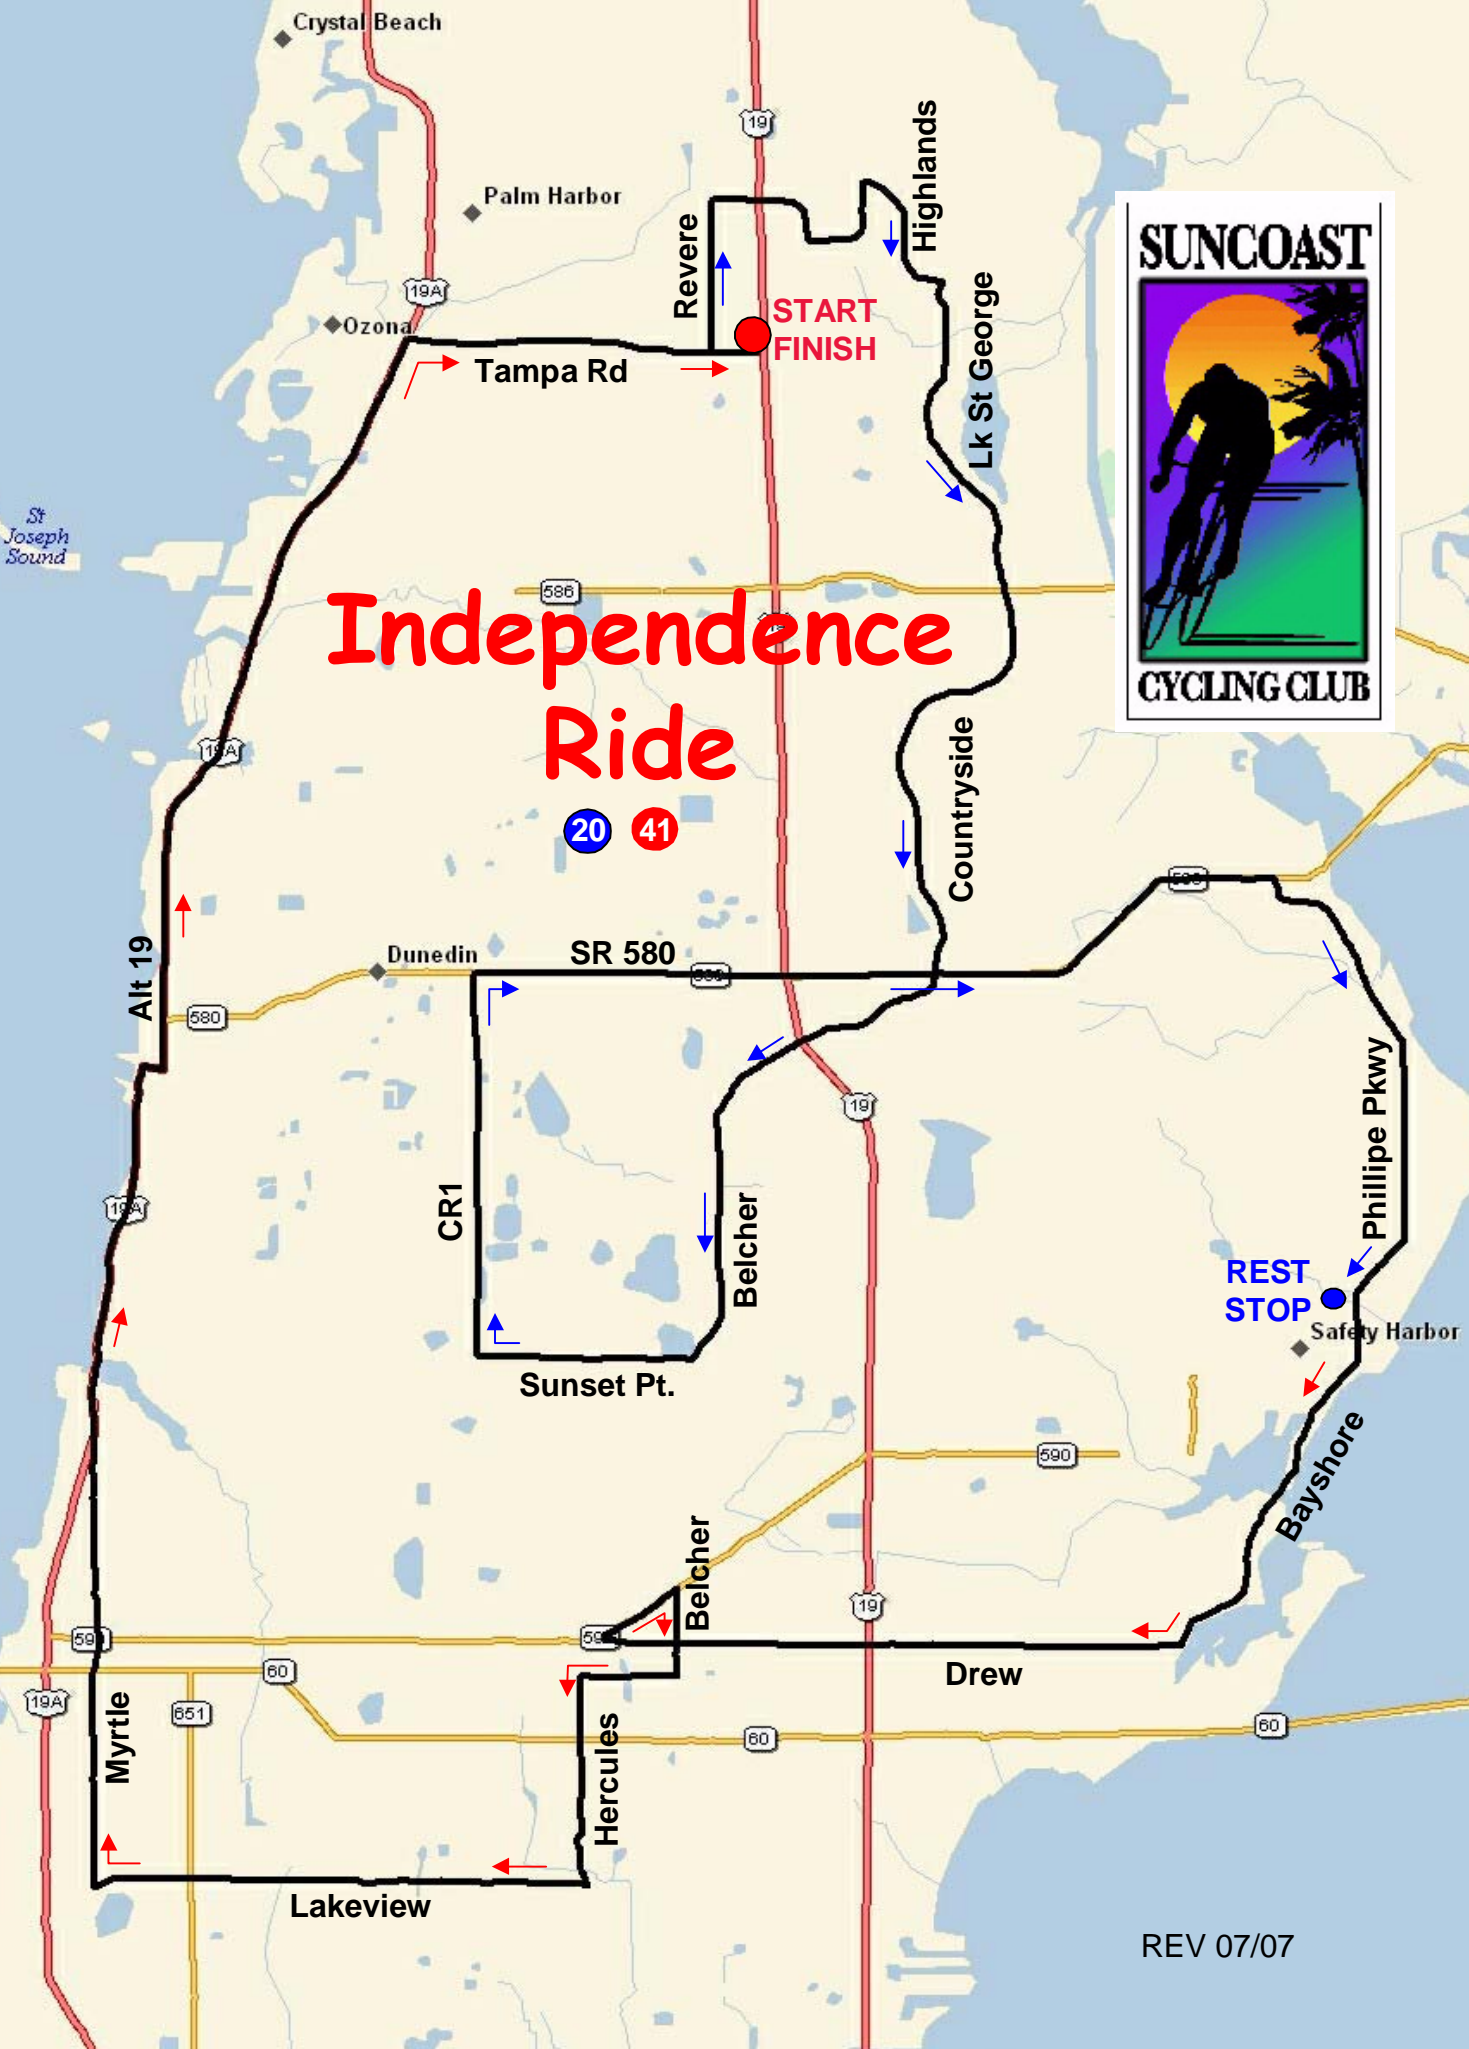

Independence Ride

DIRECTION	ONTO	LEG	TOTAL
RIGHT	TAMPA RD.	0.2	0.2
RIGHT	REVIERE	0.8	1.0
RIGHT	NEBRASKA	0.7	1.7
LEFT	QUEEN ANNE	0.6	2.3
RIGHT	HIGHLANDS	0.8	3.1
RIGHT	LK ST GEORGE	1.5	4.6

DIRECTION	ONTO	LEG	TOTAL
LEFT	HERCULES	1.1	27.8
RIGHT	LAKEVIEW	2.6	30.4
RIGHT	MYRTLE	2.4	32.8
MERGE	ALT 19	6.3	39.1
RIGHT	TAMPA RD	1.8	40.9
LEFT	PALM LAKE PLAZA		FINISH

REV 07/07

DIRECTION	ONTO	LEG	TOTAL
RIGHT	COUNTRYSIDE	4.2	8.8
BECOMES	BELCHER	1.4	10.2
RIGHT	SUNSET POINT	1.1	11.3
RIGHT	CR 1	2.0	13.3
RIGHT	SR 580	4.4	17.7
RIGHT	PHILLIPE PKWY.	2.7	20.4

DIRECTION	ONTO	LEG	TOTAL
RIGHT	REST STOP		
RIGHT	BAYSHORE	2.1	22.5
RIGHT	DREW	3.0	25.5
RIGHT	NE COACHMAN	0.4	25.9
RIGHT	BELCHER	0.3	26.2
RIGHT	CLEVELAND	0.5	26.7