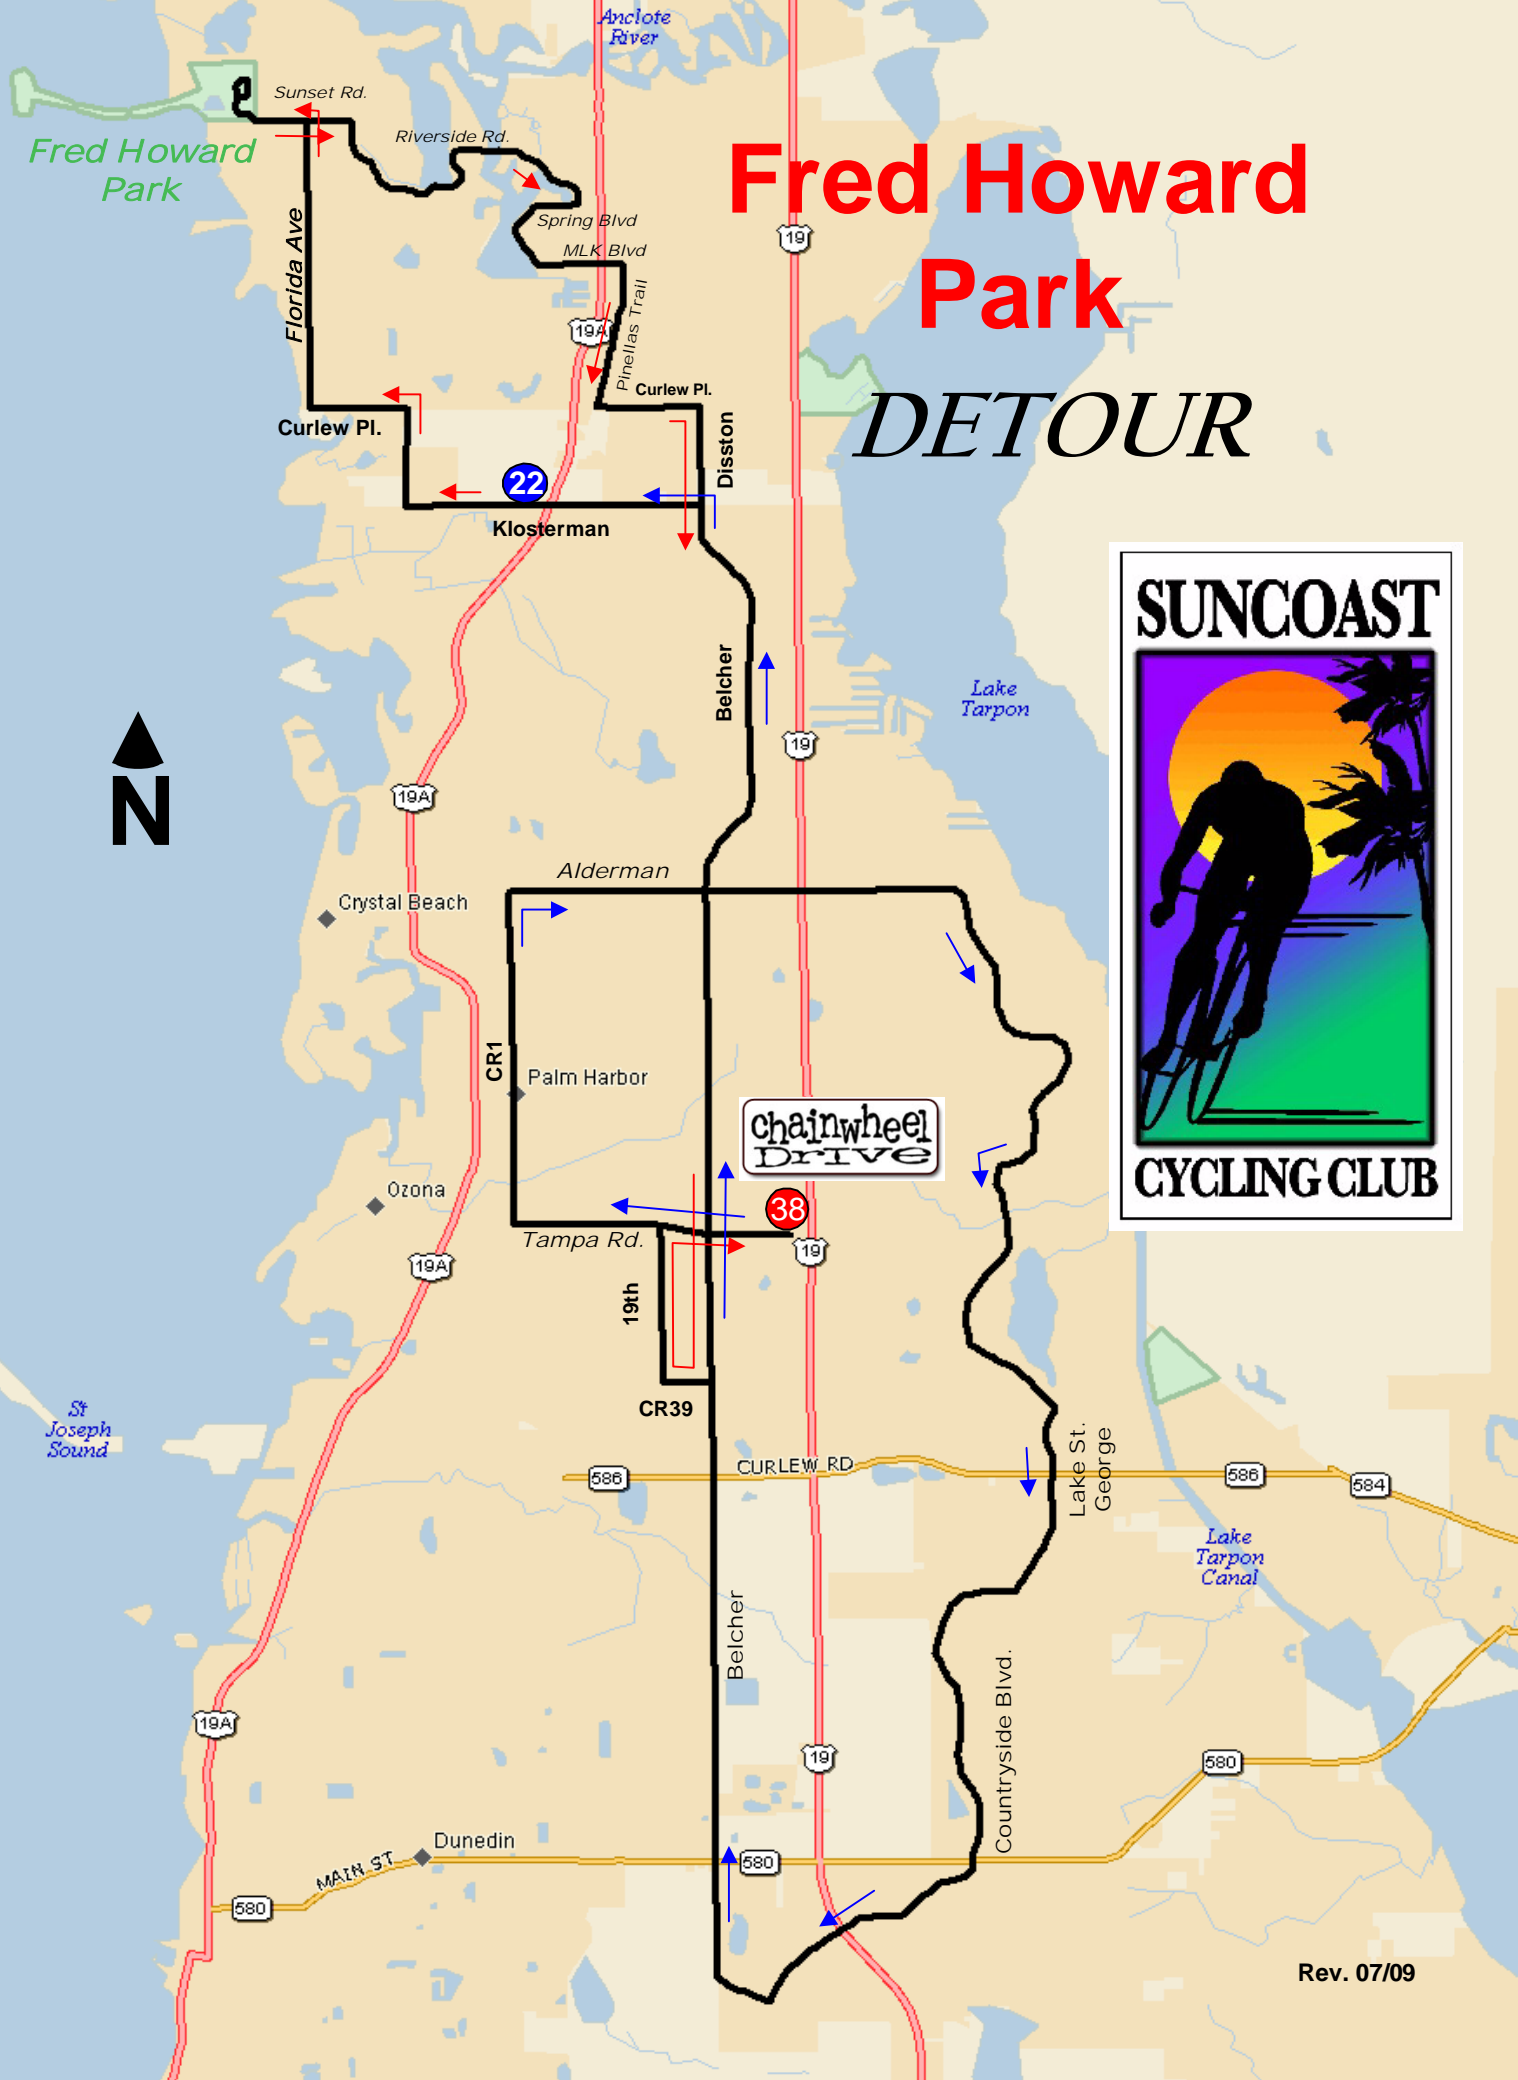

Fred Howard Park DETOUR

DIRECTION	ONTO	LEG	TOTAL
RIGHT	TAMPA RD.	1.5	1.5
RIGHT	CR 1	1.8	3.3
RIGHT	ALDERMAN	4.4	7.7
LEFT	LK. ST. GEORGE	1.5	9.2
RIGHT	COUNTRYSIDE	4.2	13.4
RIGHT	BELCHER	8.2	21.6
LEFT	KLOSTERMAN	0.8	22.4

TURN	ONTO	LEG	TOTAL
LEFT	CURLEW PL.	0.2	30.8
RIGHT	DISSON .	0.5	31.3
BECOMES	BELCHER.	4.7	36.0
RIGHT	CR39	0.3	36.3
RIGHT	19TH	0.8	37.1
RIGHT	TAMPA RD.	0.8	37.9
FINISH	PALM LAKE PLAZA		

Rev.07/09

DIRECTION	ONTO	LEG	TOTAL
RIGHT	REST STOP 		
RIGHT	KLOSTERMAN	0.7	23.1
RIGHT	CARLTON	0.5	23.6
LEFT	CURLEW PL	0.5	24.1
RIGHT	FLORIDA AVE.	1.5	25.6
LEFT	SUNSET RD	0.3	25.9

TURN	ONTO	LEG	TOTAL
RIGHT	FRED HOWARD PARK	0.7	26.6
Out and Back DETOUR			
LEFT	SUNSET RD.	0.5	27.1
RIGHT	RIVERSIDE	1.7	28.8
RIGHT	SPRING BLVD.	0.6	29.4
LEFT	MLK	0.4	29.8
RIGHT	PINELLAS TRAIL	0.8	30.6